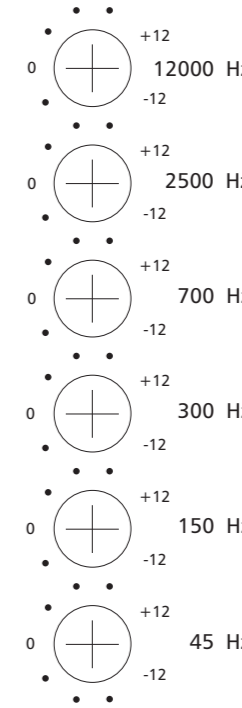

# ARCHITECT Model 735

Multi-Zone  
Power Amplifier  
Speaker Optimizer  
Class H Amplifier

⊕ Status  
Channel 1-2

⊕ Status  
Channel 3-4

⊕ Status  
Channel 5-6

⊕ Status  
Channel 7-8

⊕ Status  
Channel 9-10

⊕ Status  
Channel 11-12

Protection Power  
⊕ Blue - Normal ⊕  
Red - Protect

Lightdrive Protection Circuitry