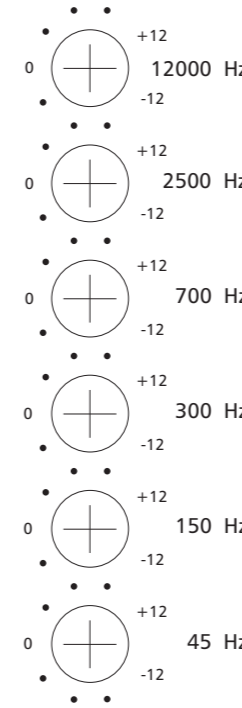

# ARCHITECT Model 735

Multi-Zone  
Power Amplifier  
Speaker Optimizer  
Class H Amplifier

⊕ Status  
Channel 1-2

⊕ Status  
Channel 3-4

⊕ Status  
Channel 5-6

⊕ Status  
Channel 7-8

⊕ Status  
Channel 9-10

⊕ Status  
Channel 11-12

Protection Power  
⊕ Blue - Normal ⊕  
Red - Protect

Lightdrive Protection Circuitry