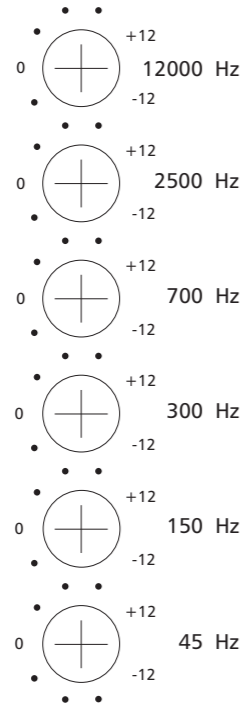

# ARCHITECT Model 735

Multi-Zone  
Power Amplifier  
Speaker Optimizer  
Class H Amplifier

⊕ Status  
Channel 1-2

⊕ Status  
Channel 3-4

⊕ Status  
Channel 5-6

⊕ Status  
Channel 7-8

⊕ Status  
Channel 9-10

⊕ Status  
Channel 11-12

Protection Power  
⊕ Blue - Normal ⊕  
Red - Protect

Lightdrive Protection Circuitry