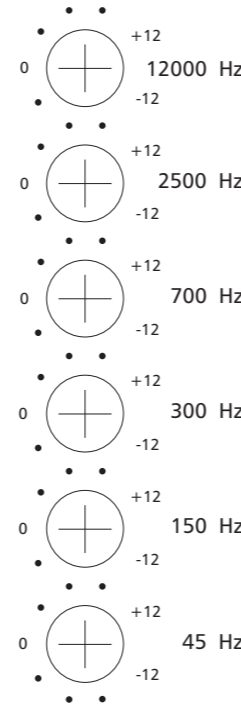

# ARCHITECT Model 735

Multi-Zone  
Power Amplifier  
Speaker Optimizer  
Class H Amplifier

⊕ Status  
Channel 1-2

⊕ Status  
Channel 3-4

⊕ Status  
Channel 5-6

⊕ Status  
Channel 7-8

⊕ Status  
Channel 9-10

⊕ Status  
Channel 11-12

Protection Power  
⊕ Blue - Normal ⊕  
Red - Protect

Lightdrive Protection Circuitry