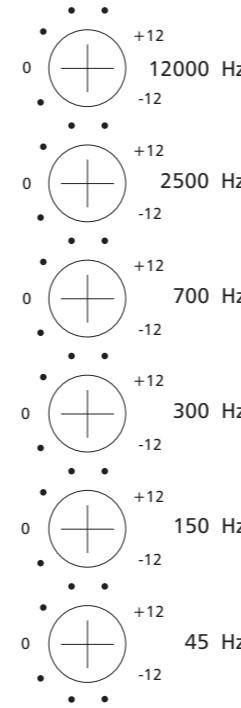

# ARCHITECT Model 735

Multi-Zone  
Power Amplifier  
Speaker Optimizer  
Class H Amplifier

⊕ Status  
Channel 1-2

⊕ Status  
Channel 3-4

⊕ Status  
Channel 5-6

⊕ Status  
Channel 7-8

⊕ Status  
Channel 9-10

⊕ Status  
Channel 11-12

Protection Power  
⊕ Blue - Normal ⊕  
Red - Protect

Lightdrive Protection Circuitry