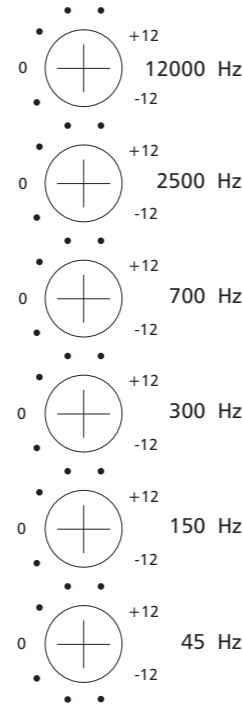

# ARCHITECT Model 735

Multi-Zone  
Power Amplifier  
Speaker Optimizer  
Class H Amplifier

⊕ Status  
Channel 1-2

⊕ Status  
Channel 3-4

⊕ Status  
Channel 5-6

⊕ Status  
Channel 7-8

⊕ Status  
Channel 9-10

⊕ Status  
Channel 11-12

Protection Power  
⊕ Blue - Normal ⊕  
Red - Protect

Lightdrive Protection Circuitry