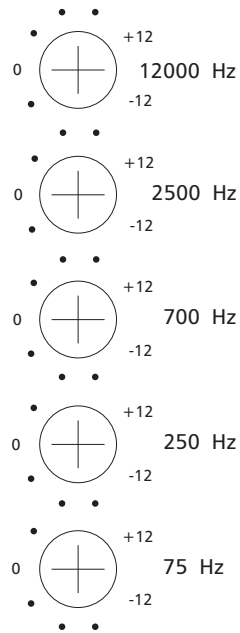

⊕

ARCHITECT

Multi-Zone Power Amplifier

Model 960

Speaker Optimizer

Class H Amplifier

Status ⊕
Channel 1-2

Status ⊕
Channel 3-4

Status ⊕
Channel 5-6

Status ⊕
Channel 7-8

Status ⊕
Channel 9-10

Status ⊕
Channel 11-12

Status ⊕
Channel 13-14

Status ⊕
Channel 15-16

Protect ⊕ Power ⊕
Blue - Normal
Red - Protect

⊕ *Lightdrive* Protection Circuitry