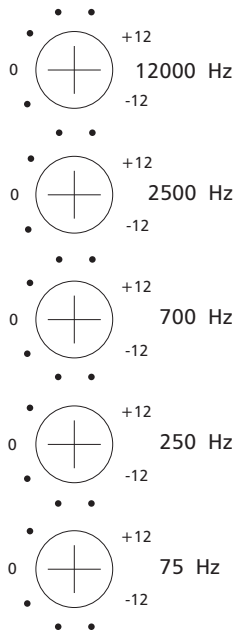

⊕

ARCHITECT

Multi-Zone Power Amplifier

Model 960

Speaker Optimizer

Class H Amplifier

Status ⊕
Channel 1-2

Status ⊕
Channel 3-4

Status ⊕
Channel 5-6

Status ⊕
Channel 7-8

Status ⊕
Channel 9-10

Status ⊕
Channel 11-12

Status ⊕
Channel 13-14

Status ⊕
Channel 15-16

Protect ⊕ Power ⊕
Blue - Normal
Red - Protect

⊕ *Lightdrive* Protection Circuitry