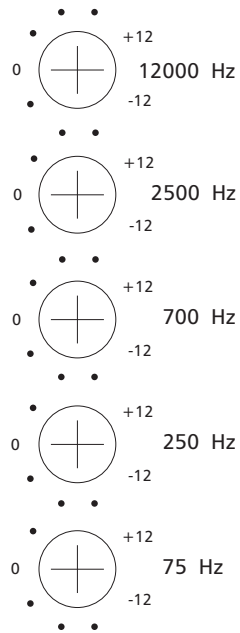

⊕

ARCHITECT

Multi-Zone Power Amplifier

Model 960

Speaker Optimizer

Class H Amplifier

Status ⊕
Channel 1-2

Status ⊕
Channel 3-4

Status ⊕
Channel 5-6

Status ⊕
Channel 7-8

Status ⊕
Channel 9-10

Status ⊕
Channel 11-12

Status ⊕
Channel 13-14

Status ⊕
Channel 15-16

Protect ⊕ Power ⊕
Blue - Normal
Red - Protect

⊕ *Lightdrive* Protection Circuitry