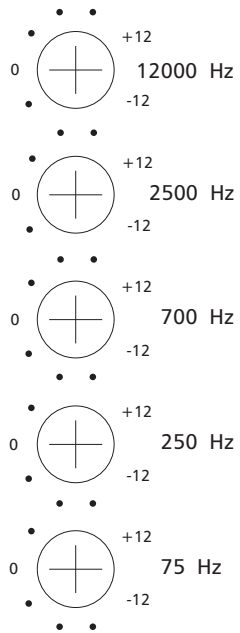

⊕

ARCHITECT

Multi-Zone Power Amplifier

Model 960

Speaker Optimizer

Class H Amplifier

Status ⊕
Channel 1-2

Status ⊕
Channel 3-4

Status ⊕
Channel 5-6

Status ⊕
Channel 7-8

Status ⊕
Channel 9-10

Status ⊕
Channel 11-12

Status ⊕
Channel 13-14

Status ⊕
Channel 15-16

Protect ⊕ Power ⊕
Blue - Normal
Red - Protect

⊕ *Lightdrive* Protection Circuitry