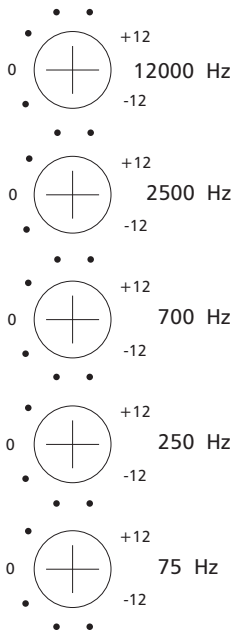

⊕

ARCHITECT

Multi-Zone Power Amplifier

Model 960

Speaker Optimizer

Class H Amplifier

Status ⊕
Channel 1-2

Status ⊕
Channel 3-4

Status ⊕
Channel 5-6

Status ⊕
Channel 7-8

Status ⊕
Channel 9-10

Status ⊕
Channel 11-12

Status ⊕
Channel 13-14

Status ⊕
Channel 15-16

Protect ⊕ Power ⊕
Blue - Normal
Red - Protect

⊕ *Lightdrive* Protection Circuitry