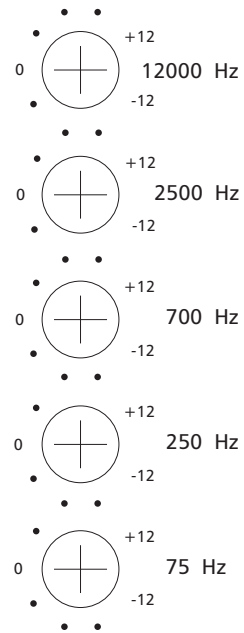

⊕

ARCHITECT

Multi-Zone Power Amplifier

Model 960

Speaker Optimizer

Class H Amplifier

Status ⊕
Channel 1-2

Status ⊕
Channel 3-4

Status ⊕
Channel 5-6

Status ⊕
Channel 7-8

Status ⊕
Channel 9-10

Status ⊕
Channel 11-12

Status ⊕
Channel 13-14

Status ⊕
Channel 15-16

Protect ⊕ Power ⊕
Blue - Normal
Red - Protect

⊕ *Lightdrive* Protection Circuitry