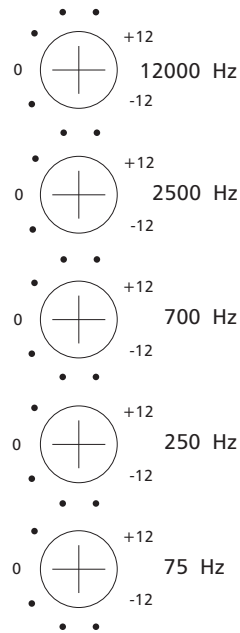

⊕

ARCHITECT

Multi-Zone Power Amplifier

Model 960

Speaker Optimizer

Class H Amplifier

Status ⊕
Channel 1-2

Status ⊕
Channel 3-4

Status ⊕
Channel 5-6

Status ⊕
Channel 7-8

Status ⊕
Channel 9-10

Status ⊕
Channel 11-12

Status ⊕
Channel 13-14

Status ⊕
Channel 15-16

Protect ⊕ Power ⊕
Blue - Normal
Red - Protect

⊕ *Lightdrive* Protection Circuitry