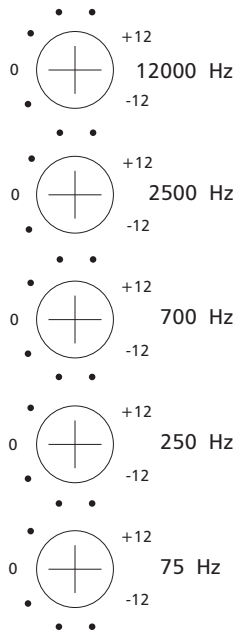

⊕

ARCHITECT

Multi-Zone Power Amplifier

Model 960

Speaker Optimizer

Class H Amplifier

Status ⊕
Channel 1-2

Status ⊕
Channel 3-4

Status ⊕
Channel 5-6

Status ⊕
Channel 7-8

Status ⊕
Channel 9-10

Status ⊕
Channel 11-12

Status ⊕
Channel 13-14

Status ⊕
Channel 15-16

Protect ⊕ Power ⊕
Blue - Normal
Red - Protect

⊕ *Lightdrive* Protection Circuitry