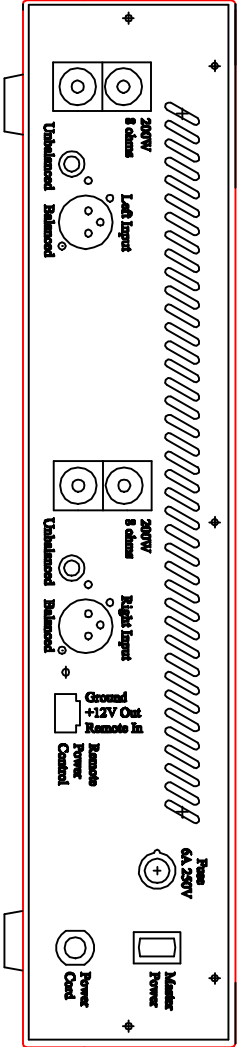

REVISIONS			
REV.	DESCRIPTION	DATE	APPROVED

AudioControl Avalon Rear Layout		REV. NO. 10 DATE 12-21-02 SEE NOTES DO NOT SCALE DRAWING	SHEET 1 OF 1
---	--	---	--------------