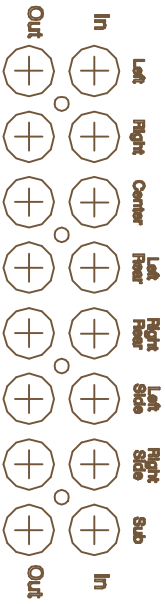

WARNING: TO PREVENT FIRE OR ELECTRIC SHOCK HAZARD, DO NOT EXPOSE THIS PRODUCT TO RAIN OR MOISTURE. NO USER SERVICEABLE PARTS INSIDE. REFER SERVICING TO QUALIFIED PERSONNEL ONLY.

WARNING: SHOCK HAZARD - DO NOT OPEN. **AVIS:** RISQUE DE CHOC ELECTRIQUE. NE PAS OUVRIR. **CAUTION:** REPLACE WITH SAME TYPE FUSE. **ATTENTION:** UTILISER UN FUSIBLE DE RECHANGE DE MEME TYPE.

22410 70th Avenue West
 Mountlake Terrace, WA 98043
 Phone 425-775-8461

DIVA™ Programmable Digital Audio Connection System

Channel

Fuse
 1 amp 6x20 mm

Power Input
 80-250 VAC
 50/60 Hz

RS-232
 Input

IR Link
 Input