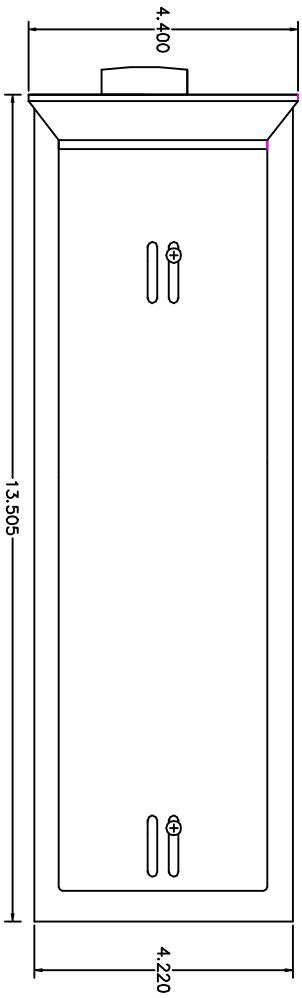

FRONT PANEL DIMENSIONS WITH RACK MOUNTS

SIDE DEPTH WITH RACK MOUNTS FLUSH WITH FRONT PANEL

NOTES:  
 PRODUCT SHOWN  
 WITH FEET  
 REMOVED  
 RACK MOUNT PART  
 RM 4.40"  
 NO. 7831960

REVISIONS			
REV.	DESCRIPTION	DATE	APPROVED
A	PRODUCTION RELEASE	12/06/02	

		MAESTRO RACK MOUNTING DIM	
REV. NO.	12	DATE	06/05/02
REV. DATE	06/05/02	REV. NO.	12
REV. DESCRIPTION	12 GA. CRS (105)	REV. DATE	06/05/02
REV. DRAWN	SEE NOTES	REV. NO.	12
REV. CHECKED	DO NOT SCALE DRAWING	REV. DATE	06/05/02
REV. APPLICATION		REV. NO.	12
REV. SCALE		REV. DATE	06/05/02