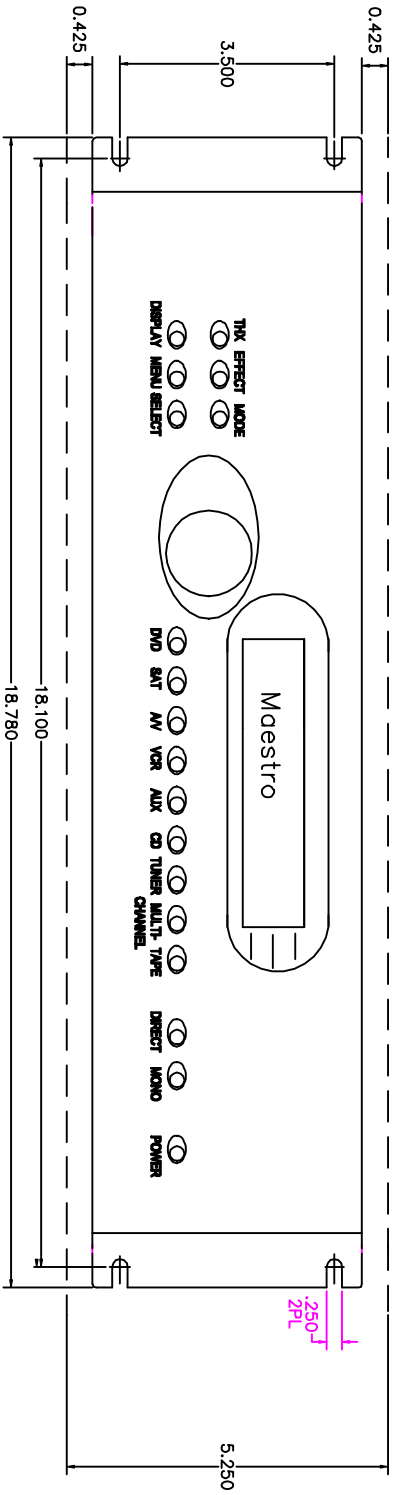

FRONT PANEL DIMENSIONS WITH RACK MOUNTS

SIDE DEPTH WITH RACK MOUNTS FLUSH WITH FRONT PANEL

NOTES:  
 PRODUCT SHOWN  
 WITH FEET  
 REMOVED  
 RACK MOUNT PART  
 RM 4.40"  
 NO. 7831960

REVISIONS			
REV.	DESCRIPTION	DATE	APPROVED
A	PRODUCTION RELEASE	12/06/02	

		MAESTRO RACK MOUNTING DIM	
REV. NO.	12	DATE	06/05/02
REV. DATE	06/05/02	REV. NO.	12
REV. DESCRIPTION	12 GA. CRS (105)	REV. DATE	06/05/02
REV. DRAWN	SEE NOTES	REV. NO.	12
REV. CHECKED	DO NOT SCALE DRAWING	REV. DATE	06/05/02
REV. APPLICATION		REV. NO.	12
REV. SCALE		REV. DATE	06/05/02