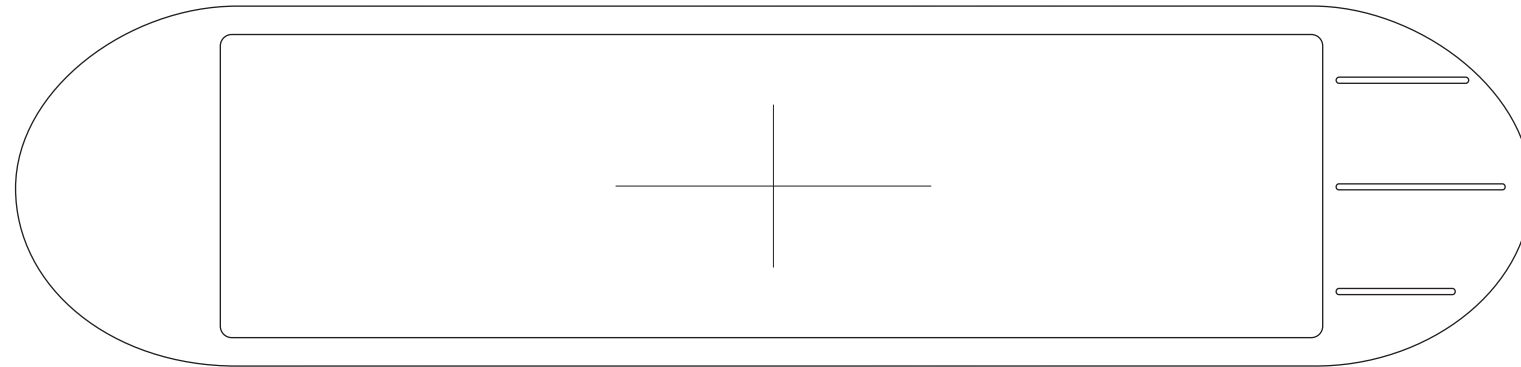

Savoy Multi-Channel Theatre Power Amplifier

Standby

Display

**Light Drive
Protection**

High Definition Outputs